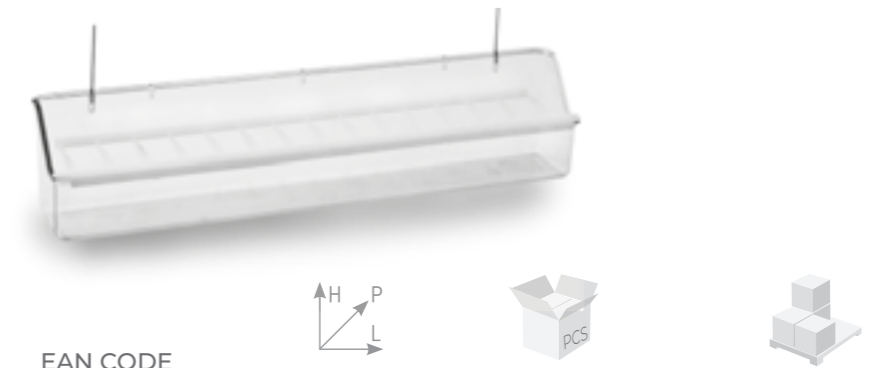

DESCRIPTION	EAN CODE			
MANGIATOIA 40FG	8033776764519	38,5x6,5x7h	24	80x120x255h - 1296 pz